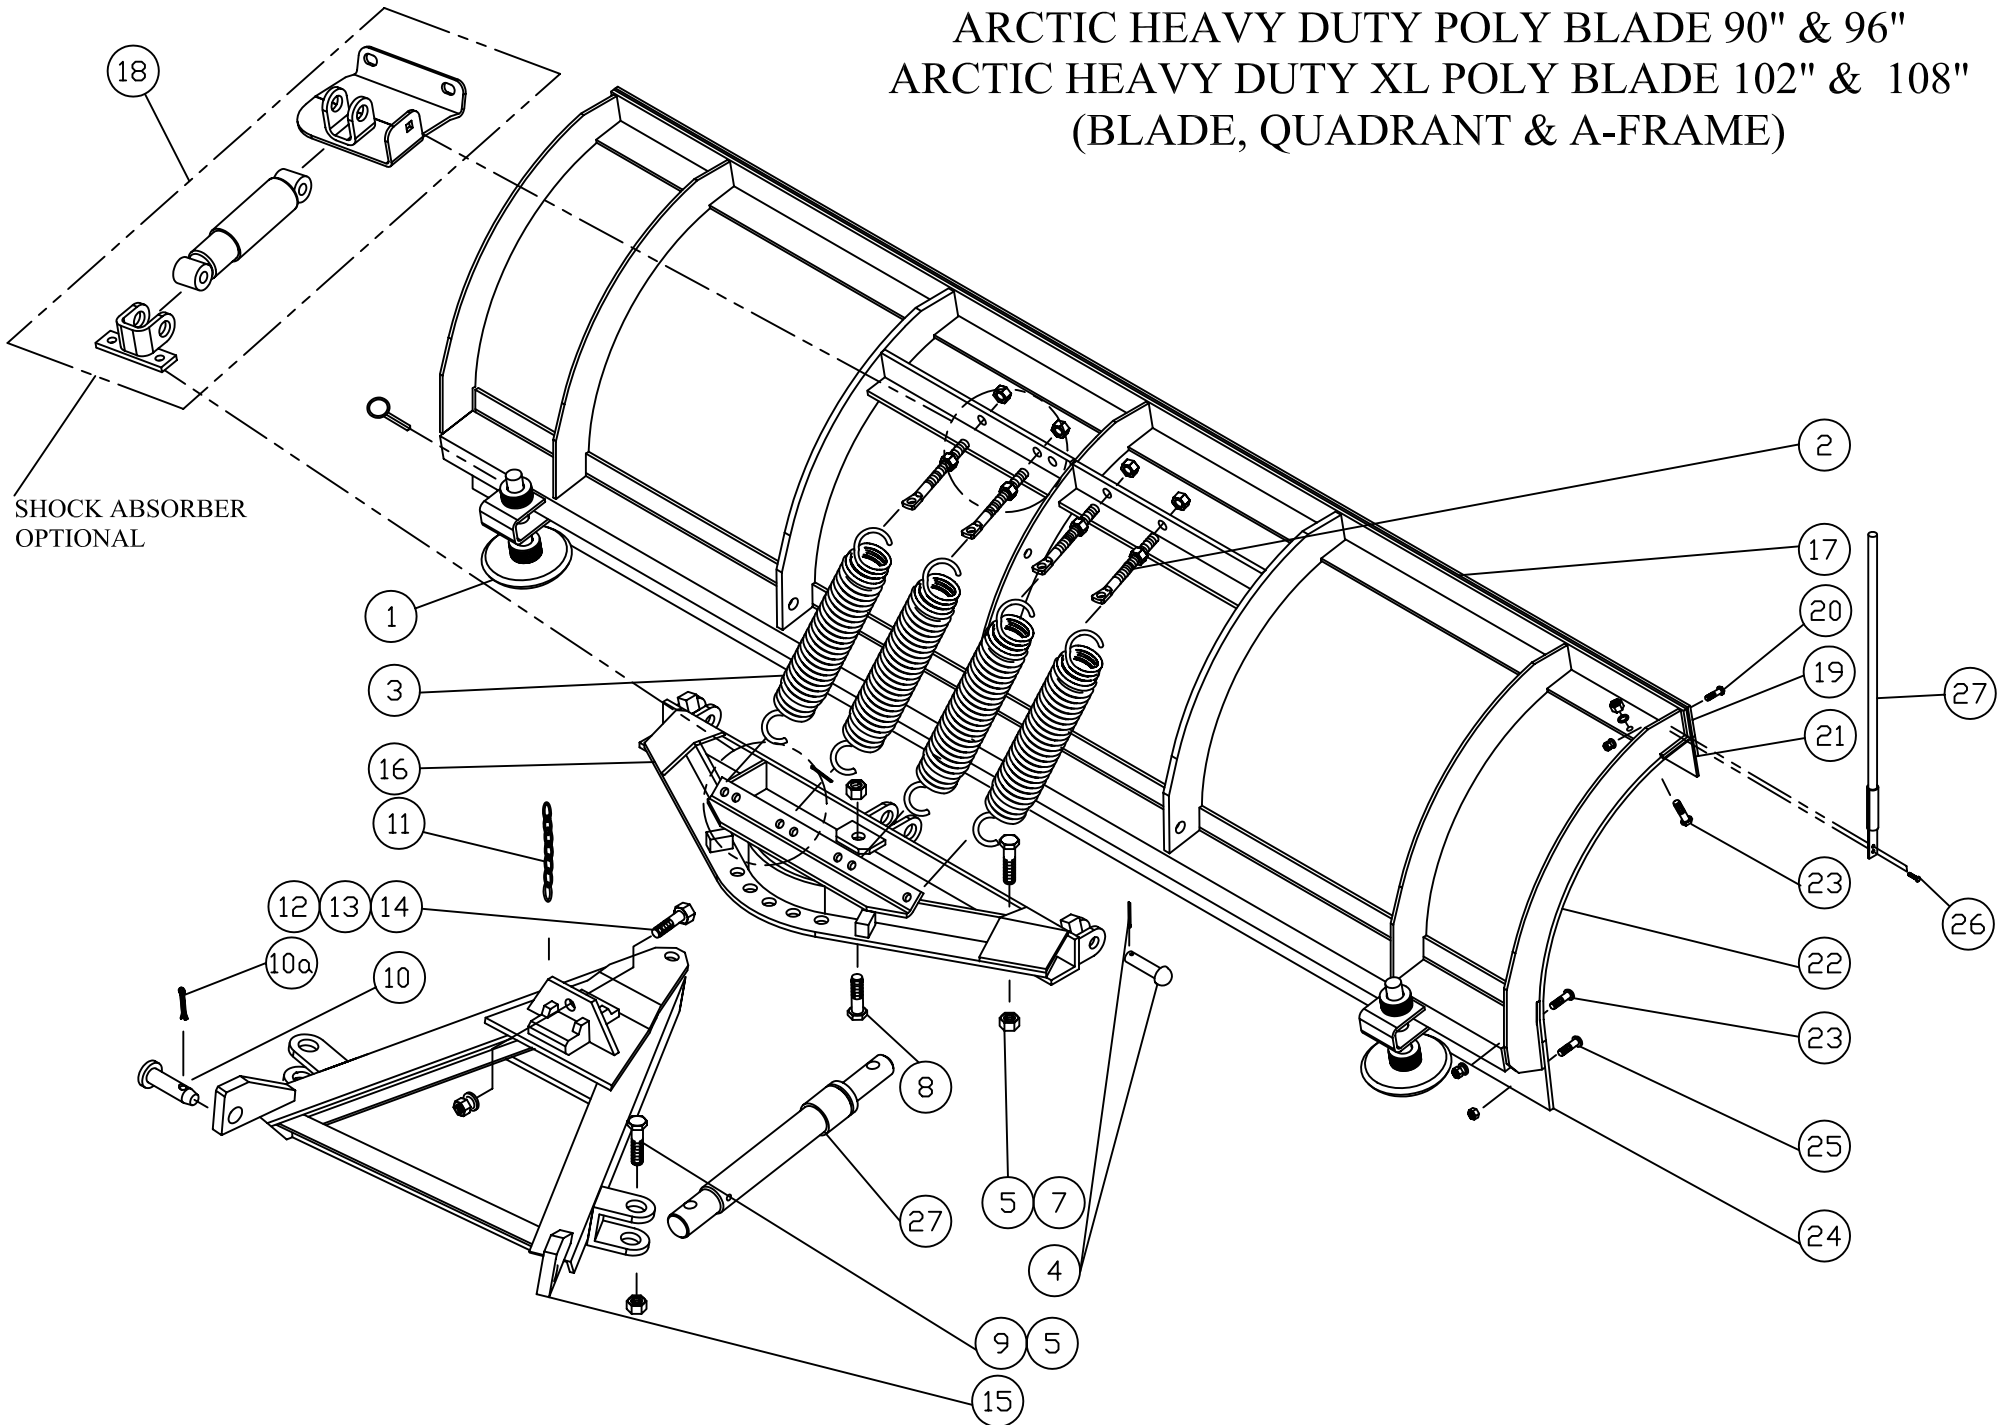

Arctic HD-P (90", 96") & Arctic HDXL-P (102" & 108") Blade, A-frame & Quadrant			
Item	Part Number	Description	Quantity
1	50037-B	Shoe Assembly	2
1a	50040-A	Lynch Pin	1
1b	55017-N	Shoe Washers	24
1c	50666-B	Shoe	1
2	50191-M	Eye bolt Assembly	4
3	50180-C	Trip Spring	4
4	50232-M	3/4" x 3" Rivet Assembly	3
5	HH-00973-007	3/4" Hex Nut Nylon Insert	4
7	HH-00972-153	3/4" x 3.1/2" UNF Cap screw	2
8	51188-M	3/4" x 2.1/2" Shoulder Bolt Ass'y	1
9	HH-00972-152	3/4" x 3.1/4" UNF Cap screw	2
10	53325-A	Spreader Pin	2
10a	HH-00020-164	Cotter pin	2
11	55018-02-M	Lift Chain - QLI, QLII	1
	55018-M	Lift Chain - Hi Boy	
12	HH-00972-090	1/2" x 1 1/2" UNF Cap screw	1
13	HH-00457-001	1/2" Lock washer	1
14	HH-00460-002	1/2" UNF Hex nut	1
15	50656-D	32" A-Frame	1
16	52272-M	Poly Quadrant	1
17	52264-M	Blade Assembly - 90" (includes skin, cutting edge, deflector, shoes)	1
	52265-M	Blade Assembly - 96" (includes skin, cutting edge, deflector, shoes)	
	52266-M	Blade Assembly - 102" (includes skin, cutting edge, deflector, shoes)	